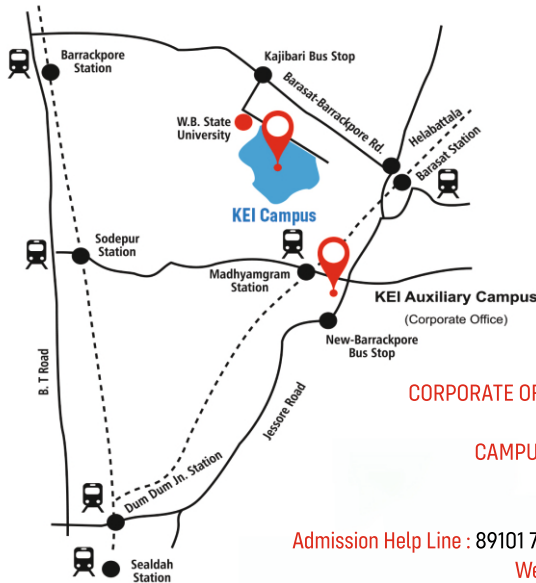

The Training & Placement Partners

L&T Infotech

OUR EVENTS

Apart from conventional education, our institution organizes various student centric events like Kingstoxicication, Run for Education - Run for Health, Basanta Utsav and Rannabazi.

INTERNATIONAL TOUR

KEI sponsored an Educational and Cultural Tour for its students to Indonesian Universities namely Universitas Airlangga & Universitas of Lampung Province.

ROUTE MAP OF KEI CAMPUS & CORPORATE OFFICE